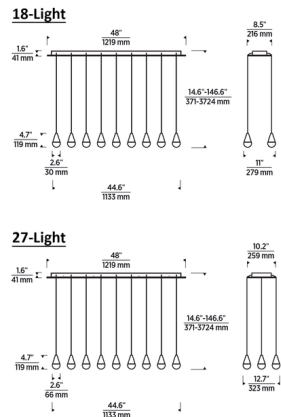

Specifications

COLOR Crystal
 BODY FINISH Nightshade Black
 WATTAGE 77.4W
 DIMMER Low Voltage Electronic
 DIMENSIONS 44.6"L x 8.5"W x 4.7"H
 INTEGRATED LED MODULE 18 x LED/4.3W/120V LED
 COUNTRY OF ORIGIN China

Technical Information

LAMP LIFE 50000 hours
 COLOR RENDERING 90 CRI
 LAMP COLOR 3000K
 LUMENS/WATT 1,440.00
 LUMINOUS FLUX 6192 lumens

Shown in nightshade black / crystal

CLICK TO VIEW PRODUCT

Notes: