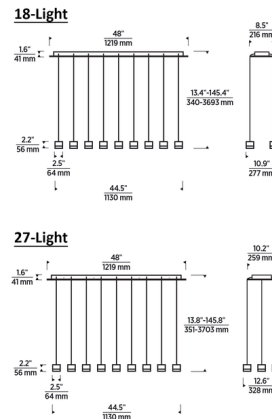

Specifications

COLOR	N/A
BODY FINISH	Nightshade Black
WATTAGE	77.4W
DIMMER	Low Voltage Electronic
DIMENSIONS	44.5"L x 10.9"W x 2.2"H
INTEGRATED LED MODULE	18 x LED/4.3W/120V LED
COUNTRY OF ORIGIN	China

Technical Information

LAMP LIFE	50000 hours
COLOR RENDERING	90 CRI
LAMP COLOR	3000K
LUMENS/WATT	1,251.63
LUMINOUS FLUX	5382 lumens

Shown in nightshade black

CLICK TO VIEW PRODUCT

Notes: