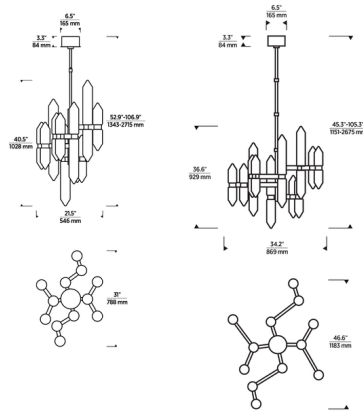

Description

The Langston Chandelier is an elegant assembly of hand-formed fluted crystal elements set on a minimal steel frame, the perfect centerpiece for a dining room, large entry, or living room. Laser etched tubes inside the crystal create layered internal illumination and diffuse the light into your space. The crystal pieces of varying heights can be placed anywhere to create a unique arrangement. A universal driver is included, dimmable with a TRIAC, ELV, or 0-10V dimmer. Note: The 46.6 inch fixture requires a junction box rated for fixtures weighing over 50 pounds.

Specifications

COLOR Clear
 BODY FINISH Plated Dark Bronze
 WATTAGE 86.4W
 DIMMER Low Voltage Electronic
 DIMENSIONS 31"W x 40.5"H x 21.5"D
 INTEGRATED LED MODULE 1 x LED/86.4W/120-277V LED

Technical Information

LAMP LIFE 50000 hours
 COLOR RENDERING 90 CRI
 LAMP COLOR 2700K
 LUMENS/WATT 68.82
 LUMINOUS FLUX 5946 lumens

Shown in plated dark bronze / clear

CLICK TO VIEW PRODUCT

Notes: