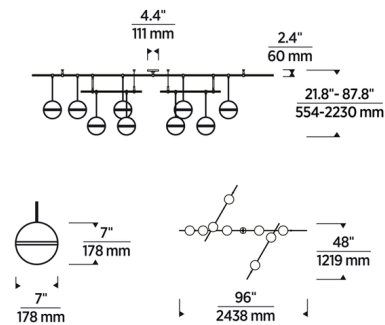

### Specifications

COLOR	White
BODY FINISH	Natural Brass
WATTAGE	45W
DIMMER	Low Voltage Electronic
DIMENSIONS	96"W x 7"H
BULB INCLUDED	9 x JC/GY6.35 (bipin)/5W/12V LED
OTHER BULB OPTIONS	9 x JC/GY6.35 (bipin)/20W/12V Halogen

### Technical Information

LAMP LIFE	25000 hours
COLOR RENDERING	90 CRI
LAMP COLOR	3000K
LUMENS/WATT	522.00
LUMINOUS FLUX	2610 lumens

Shown in natural brass / white

CLICK TO VIEW PRODUCT

Notes: