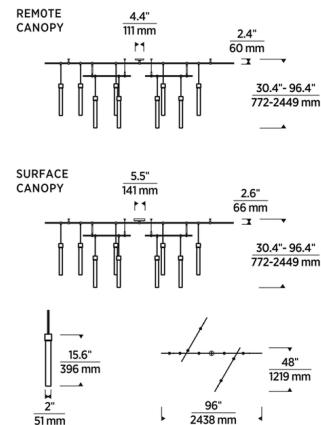

CLICK TO VIEW PRODUCT

Notes: