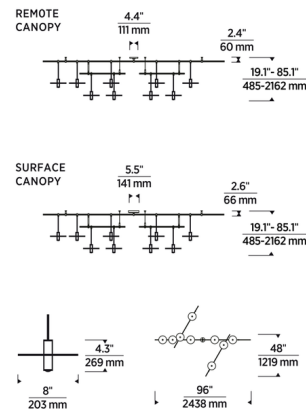

CLICK TO VIEW PRODUCT

Notes: