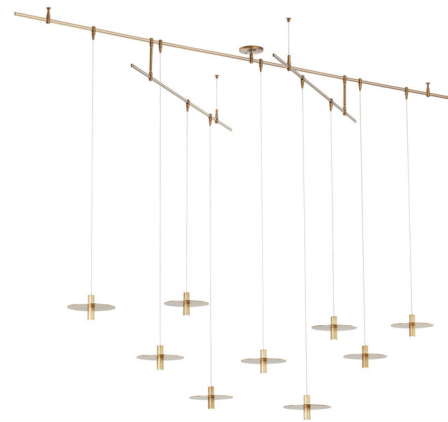

Description

Inspired by the Ponte skyscraper in Johannesburg, each hanging element on the Ponte Mini Chandelier is a sleek cylinder light that emits a punch of downward illumination. Flat discs paired with the cylinders create depth and a sense of balance. This fixture is a versatile monorail-like low voltage system where the lights can be added, removed, or moved around to customize the arrangement. Use it to make a modern statement in dining rooms, lounging areas, or offices. Two power supply (transformer) options are available: Remote: Includes an ELV power supply to be installed in an accessible remote location. The low-profile canopy offers a minimal look. Surface: Includes an ELV power supply located in the canopy.

Specifications

COLOR	N/A
BODY FINISH	Natural Brass
WATTAGE	81.9W
DIMMER	Low Voltage Electronic
DIMENSIONS	96"W x 4.3"H
INTEGRATED LED MODULE	9 x LED/9.1W/120-277V LED

Technical Information

LAMP LIFE	50000 hours
COLOR RENDERING	90 CRI
LAMP COLOR	3000K
LUMENS/WATT	346.15
LUMINOUS FLUX	3150 lumens