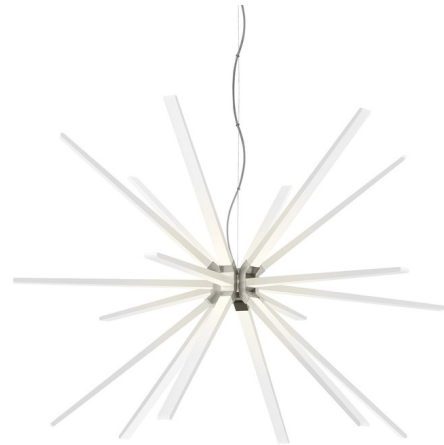

Lightology

lightology.com
866-954-4489
04-22-26

Project: _____

Company: _____

Location: _____ Fixture Type: _____

SPEC #: **TLG1155408**

Approved On: _____ Approved By: _____

Photon Chandelier By Visual Comfort Modern

Description

Featuring a starburst of solid acrylic arms lit by integrated LED lights, the Photon Chandelier shines as a dramatic, modern centerpiece for your living room, dining area, or entryway. 120V: TRIAC and ELV dimmable. 277V: 0-10V dimmable.

Specifications

COLOR	Clear
BODY FINISH	Satin Nickel
WATTAGE	34.9W
DIMMER	Low Voltage Electronic
DIMENSIONS	48"W x 31.8"H
INTEGRATED LED MODULE	18 x LED/1.94W/120V LED
COUNTRY OF ORIGIN	China

Technical Information

LAMP LIFE	50000 hours
COLOR RENDERING	90 CRI
LAMP COLOR	3000K
LUMENS/WATT	1,369.07
LUMINOUS FLUX	2656 lumens

Shown in satin nickel / clear

CLICK TO VIEW PRODUCT

Notes: