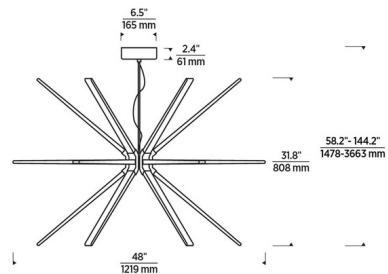

CLICK TO VIEW PRODUCT

Notes: