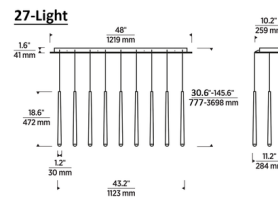

Specifications

COLOR Clear
 BODY FINISH Nightshade Black
 WATTAGE 82.8W
 DIMMER Low Voltage Electronic
 DIMENSIONS 43.2"L x 9.5"W x 18.6"H
 INTEGRATED LED MODULE 18 x LED/4.6W/120V LED
 COUNTRY OF ORIGIN China

Technical Information

LAMP LIFE 50000 hours
 COLOR RENDERING 90 CRI
 LAMP COLOR 3000K
 LUMENS/WATT 1,154.35
 LUMINOUS FLUX 5310 lumens

Shown in nightshade black / clear

CLICK TO VIEW PRODUCT

Notes: