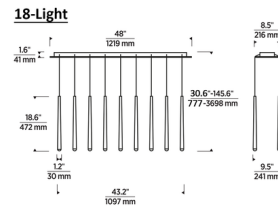

Specifications

COLOR Clear
 BODY FINISH Nightshade Black
 WATTAGE 82.8W
 DIMMER Low Voltage Electronic
 DIMENSIONS 43.2"L x 9.5"W x 18.6"H
 INTEGRATED LED MODULE 18 x LED/4.6W/120V LED
 COUNTRY OF ORIGIN China

Technical Information

LAMP LIFE 50000 hours
 COLOR RENDERING 90 CRI
 LAMP COLOR 3000K
 LUMENS/WATT 1,154.35
 LUMINOUS FLUX 5310 lumens

Shown in nightshade black / clear

CLICK TO VIEW PRODUCT

Notes: