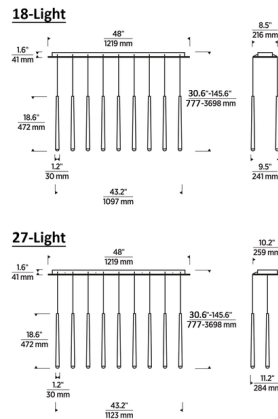

Specifications

COLOR	Clear
BODY FINISH	Nightshade Black
WATTAGE	82.8W
DIMMER	Low Voltage Electronic
DIMENSIONS	43.2"L x 9.5"W x 18.6"H
INTEGRATED LED MODULE	18 x LED/4.6W/120V LED
COUNTRY OF ORIGIN	China

Technical Information

LAMP LIFE	50000 hours
COLOR RENDERING	90 CRI
LAMP COLOR	3000K
LUMENS/WATT	1,154.35
LUMINOUS FLUX	5310 lumens

Shown in nightshade black / clear

CLICK TO VIEW PRODUCT

Notes: