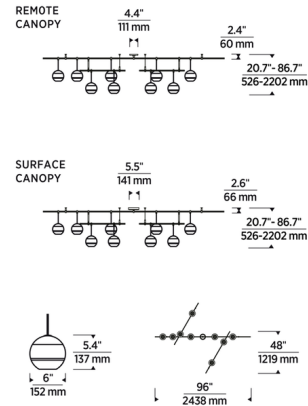

### Specifications

COLOR . . . . . Clear  
 BODY FINISH . . . . . Aged Brass  
 WATTAGE . . . . . 54W  
 DIMMER . . . . . Low Voltage Electronic  
 DIMENSIONS . . . . . 96"W x 5.4"H  
 BULB INCLUDED . . . . . 9 x JC/GY6.35 (bipin)/6W/12V LED  
 OTHER BULB OPTIONS . . . . . 9 x JC/GY6.35 (bipin)/35W/12V Halogen

### Technical Information

LAMP LIFE . . . . . 30000 hours  
 COLOR RENDERING . . . . . 90 CRI  
 LAMP COLOR . . . . . 3000K  
 LUMENS/WATT . . . . . 577.50  
 LUMINOUS FLUX . . . . . 3465 lumens

Shown in aged brass / clear