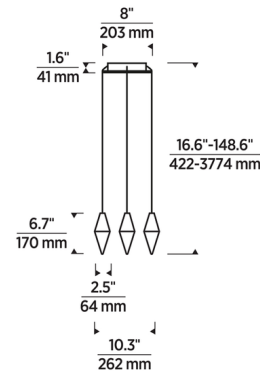

CLICK TO VIEW PRODUCT

Notes: