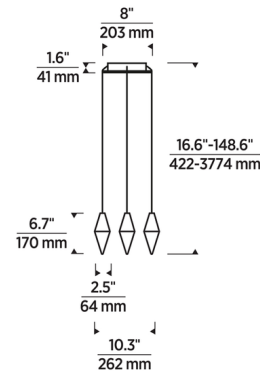

CLICK TO VIEW PRODUCT

Notes: