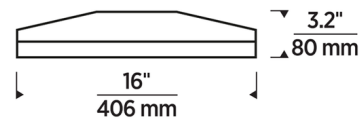

By Visual Comfort Modern

Description

Featuring a clean silhouette formed by a gently sloped metal frame and round pressed glass diffuser, the Wyatt Ceiling Light brings a polished look to your hallway, office, or closet while providing warm ambient light. A universal 120-277V driver is included, dimmable with a TRIAC, ELV, or 0-10V dimmer. The Natural Brass finish will patina over time. If it becomes uneven or spotty, a brass cleaner can restore the finish.

Shown in natural brass

Specifications

COLOR	N/A
BODY FINISH	Natural Brass
WATTAGE	20.3W
DIMMER	Low Voltage Electronic
DIMENSIONS	16"W x 3.2"H
INTEGRATED LED MODULE	1 x LED/20.3W/120-277V LED

Technical Information