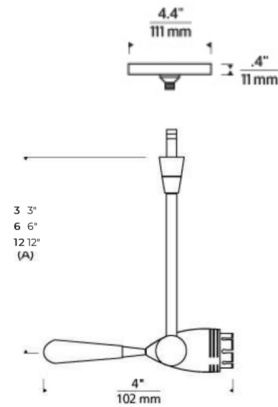

By Visual Comfort Architectural

Description

The Aero Monopoint Head is a sleek, streamlined head which rotates 360 degrees and pivots 260 degrees to direct the beam. Available in three stem lengths. The removable handle extension on the back serves as a functional addition assisting with pivots and rotations. Shade accessories allow you to create the ideal custom element. Includes 4.4 inch round canopy with power supply inside canopy. Note: A shade accessory is required, and sold separately.

Shown in satin nickel

Specifications

COLOR	N/A
BODY FINISH	Satin Nickel
WATTAGE	7W
DIMMER	Low Voltage Electronic
DIMENSIONS	4"W x 3"H x 1.1"D
BULB NOT INCLUDED	1 x MR16/GU5.3 (bipin)/7W/12V LED

CLICK TO VIEW PRODUCT