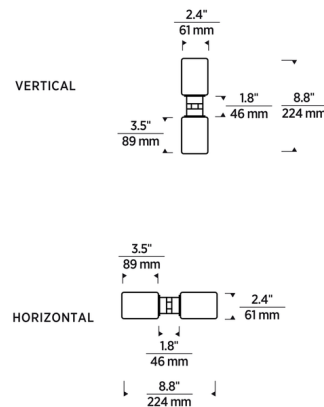

Shown in antique bronze

CLICK TO VIEW PRODUCT

Notes: