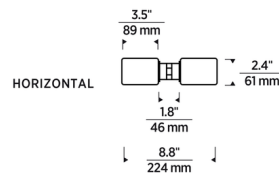

CLICK TO VIEW PRODUCT

Notes: