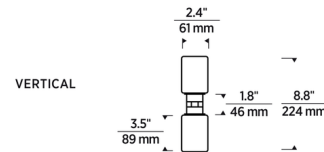

Shown in antique bronze

CLICK TO VIEW PRODUCT

Notes: