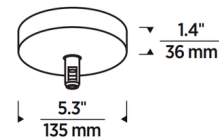

### Description

The Monorail Mini ELV Surface Transformer is designed for use with the Visual Comfort Modern Monorail system. Its small housing offers a minimalist look, and it can be used with 2 inch standoff (without power extender) or 3 inch or greater standoff and a power extender. It is compatible with LED and halogen 12V pendants and heads, with a 250W capacity for standard halogen/LED lamps and 75W for integrated LED modules. It can power up to a 60 ft run of Monorail when fed from the center. Mounts to a standard 4 inch junction box with a round plaster ring (not included).

### Specifications

COLOR	N/A
BODY FINISH	Satin Nickel
WATTAGE	250W
DIMMER	Low Voltage Electronic
DIMENSIONS	5.3"W x 1.4"H
BULB	N/A

CLICK TO VIEW PRODUCT

Notes: