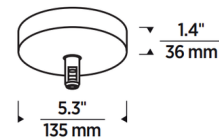

By Visual Comfort Architectural

Description

The Monorail Mini ELV Surface Transformer is designed for use with the Visual Comfort Modern Monorail system. Its small housing offers a minimalist look, and it can be used with 2 inch standoff (without power extender) or 3 inch or greater standoff and a power extender. It is compatible with LED and halogen 12V pendants and heads, with a 250W capacity for standard halogen/LED lamps and 75W for integrated LED modules. It can power up to a 60 ft run of Monorail when fed from the center. Mounts to a standard 4 inch junction box with a round plaster ring (not included).

Shown in satin nickel

Specifications

COLOR	N/A
BODY FINISH	Satin Nickel
WATTAGE	250W
DIMMER	Low Voltage Electronic
DIMENSIONS	5.3"W x 1.4"H
BULB	N/A

CLICK TO VIEW PRODUCT

Notes: