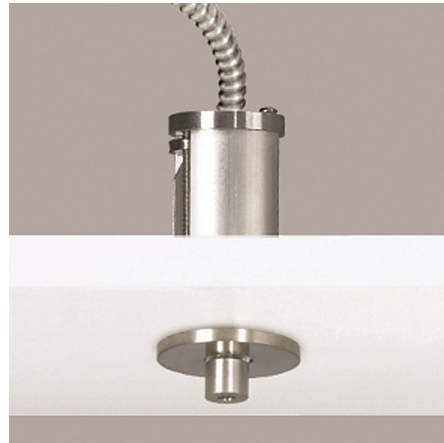

## Line Voltage Port Alone Canopy

By Visual Comfort Architectural

### Description

The Line Voltage Port Alone Canopy is a minimal canopy for use with Tech Lighting line-voltage pendants up to 30 lbs. It includes a junction box and is compatible with ceiling thicknesses of 0.5-2.125 inches.

Shown in satin nickel

### Specifications

COLOR	N/A
BODY FINISH	Satin Nickel
WATTAGE	N/A
DIMMER	N/A
DIMENSIONS	2.5"W x 0.5"H
BULB	N/A

CLICK TO VIEW PRODUCT

Notes: