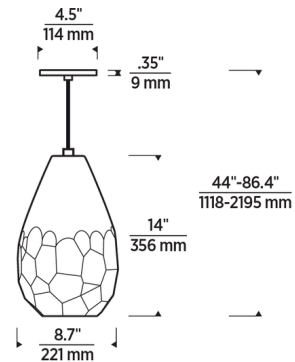

Lightology

lightology.com
866-954-4489
05-24-26

Project: _____
 Company: _____
 Location: _____ Fixture Type: _____
 SPEC #: **TLG1155635**
 Approved On: _____ Approved By: _____

Briolette Grande Pendant By Visual Comfort Modern

Description

The elegant Briolette Grande Pendant features a large teardrop-shaped glass that has been hand-finished with frosted facets. The irregularly shaped facets offer artistic appeal and soften the light for pleasant illumination in kitchens, dining areas, and bedrooms. The LED option is Title 24 and Title 20 compliant.

Shown in satin nickel / frost

Specifications

| | |
|--------------------|--|
| COLOR | Frost |
| BODY FINISH | Satin Nickel |
| WATTAGE | 75W |
| DIMMER | Standard 120V |
| DIMENSIONS | 8.7"W x 14"H |
| BULB NOT INCLUDED | 1 x A19/Medium (E26)/75W/120V Incandescent |
| OTHER BULB OPTIONS | 1 x A19/Medium (E26)/120V LED |
| COUNTRY OF ORIGIN | China |