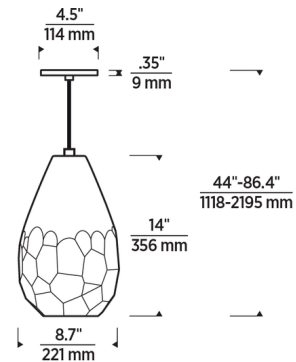

### Description

The elegant Briolette Grande Pendant features a large teardrop-shaped glass that has been hand-finished with frosted facets. The irregularly shaped facets offer artistic appeal and soften the light for pleasant illumination in kitchens, dining areas, and bedrooms. The LED option is Title 24 and Title 20 compliant.

### Specifications

COLOR	Smoke
BODY FINISH	Satin Nickel
WATTAGE	75W
DIMMER	Standard 120V
DIMENSIONS	8.7"W x 14"H
BULB NOT INCLUDED	1 x A19/Medium (E26)/75W/120V Incandescent
OTHER BULB OPTIONS	1 x A19/Medium (E26)/120V LED
COUNTRY OF ORIGIN	China