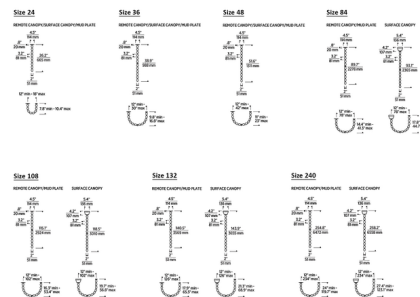

Description

The Collier Pendant Chandelier exudes luxury and sophistication. Solid crystal elements made in the Czech Republic are linked together and brilliantly illuminated by integrated LEDs, creating a beautiful strand of light that can be hung straight down in pendant form or draped between two mounting points. Interweave individual strands to create a stunning, dramatic light sculpture in your residential or commercial space. The Natural Brass is a living finish that will patina and warm over time, enhancing its richness. If the patina becomes uneven or spotty, a brass cleaner can restore the finish. Depending on fixture size, various driver and voltage options are available: Sizes 24, 36, and 48: Junction Box Driver: Includes a driver to be installed in the junction box. 120V: TRIAC or ELV dimmable. 277V: 0-10V dimmable. 120-277V: TRIAC, ELV, or 0-10V dimmable. Sizes 84, 108, 132, 240, and 480: Remote Driver, 120V: Includes a driver to be installed in an accessible remote location. TRIAC or ELV dimmable. Remote Driver, 277V: Includes a driver to be installed in an accessible remote location. 0-10V dimmable. Surface Driver, 120-277V: Includes a driver to be installed in the canopy. TRIAC or ELV dimmable. The remote and junction box driver options offer a minimal ceiling look due to the low-profile canopy. For the most minimal appearance, the optional mud-in canopy kit (sold separately) can be used with a remote or junction box driver option. Note: The size 240 chandelier requires a junction box rated for fixtures weighing over 50 pounds.

Specifications

COLOR Crystal
 BODY FINISH Natural Brass
 WATTAGE 16.4W
 DIMMER Low Voltage Electronic
 DIMENSIONS 2"W x 51.6"H
 INTEGRATED LED MODULE 1 x LED/16.4W/120V LED
 COUNTRY OF ORIGIN China

Technical Information

LAMP LIFE 50000 hours
 COLOR RENDERING 90 CRI
 LAMP COLOR 3000K
 LUMENS/WATT 55.12
 LUMINOUS FLUX 904 lumens

Shown in natural brass / crystal

CLICK TO VIEW PRODUCT

Notes: