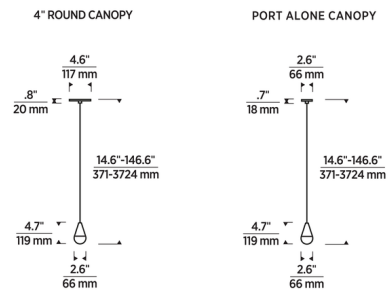

CLICK TO VIEW PRODUCT

Notes: