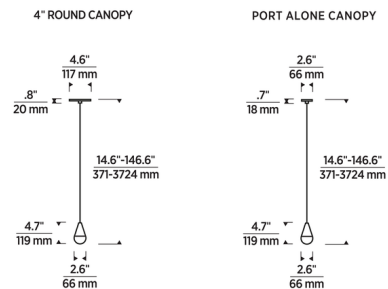

CLICK TO VIEW PRODUCT

Notes: