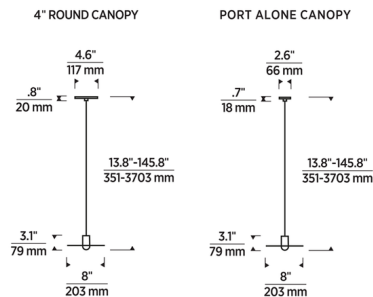

CLICK TO VIEW PRODUCT

Notes: