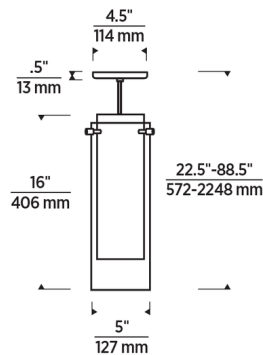

Description

The Echo Grande Pendant has a timeless look with its tall inner cylindrical white glass diffuser echoed by an outer clear glass for a sophisticated feel. Hang several in a row down a hallway or over a dining room table, or cluster them to create a custom chandelier. The LED option is dimmable with a TRIAC or ELV dimmer and is Title 20 and Title 24 compliant.

Shown in satin nickel / clear

Specifications

COLOR	Clear
BODY FINISH	Satin Nickel
WATTAGE	9.5W
DIMMER	Standard 120V
DIMENSIONS	.5"W x 16"H
BULB INCLUDED	1 x A19/Medium (E26)/9.5W/120V LED

Technical Information

LAMP LIFE	25000 hours
COLOR RENDERING	90 CRI
LAMP COLOR	2700K
LUMENS/WATT	74.42
LUMINOUS FLUX	707 lumens

CLICK TO VIEW PRODUCT

Notes: