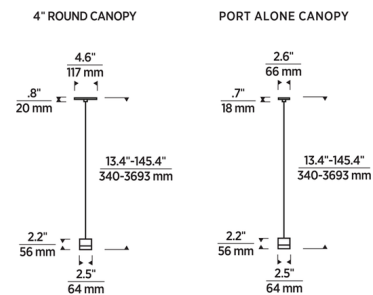

CLICK TO VIEW PRODUCT

Notes: