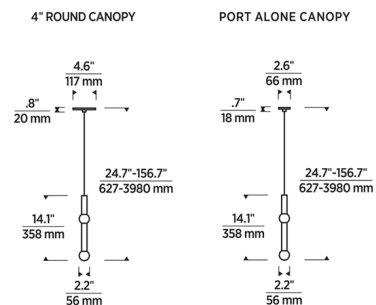

Guyed Pendant By Visual Comfort Modern

Description

The Guyed Pendant offers a unique profile through its simple combination of shapes, made of a slim vertical metal tube and sphere with a matching spherical crystal optic at the tip. The metal sphere can be positioned anywhere along the tube or removed. Use the Guyed to illuminate a side table or hang multiple over a kitchen island or dining area. Includes a 120-277V universal driver, dimmable with a TRIAC, ELV, or 0-10V dimmer. The Natural Brass is a living finish that will patina over time. If it becomes uneven or spotty, a brass cleaner can restore the finish. The Guyed series is part of the Trellis collection which represents modern, minimalist lighting in its purest form. Two canopy options are available: 4.6 Inch Diameter: 4.6 inch diameter canopy. Driver to be installed in a standard junction box. 2.6 Inch Diameter: 2.6 inch diameter canopy that offers a minimal look and mounts to an included mini junction box. Driver to be installed in a remote accessible location.

Specifications

COLOR . . . . . Clear
BODY FINISH . . . . . Natural Brass
WATTAGE 4.6W
DIMMER . . . . . Low Voltage Electronic
DIMENSIONS . . . . . 2.2"W x 14.1"H
INTEGRATED LED MODULE . . . . . 1x LED/4.6W/120-277V LED

Technical Information

LAMP LIFE . . . . . 50000 hours
COLOR RENDERING . . . . . 90 CRI
LAMP COLOR 3000K
LUMENS/WATT 38.48
LUMINOUS FLUX . . . . . 177 lumens

Shown in natural brass / clear

CLICK TO VIEW PRODUCT

Notes: