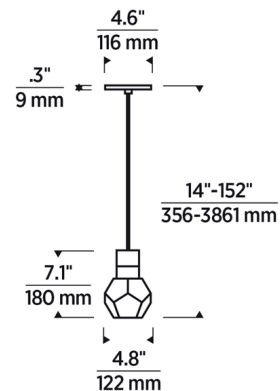

CLICK TO VIEW PRODUCT

Notes: