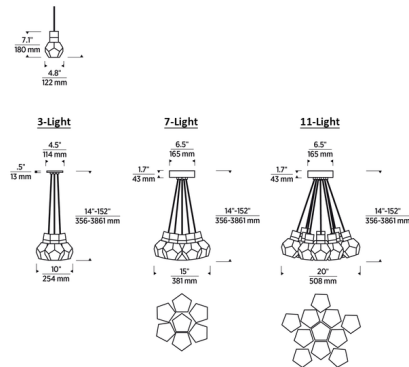

### Specifications

COLOR . . . . . Black Cord  
 BODY FINISH . . . . . Natural Brass  
 WATTAGE . . . . . 27W  
 DIMMER . . . . . Low Voltage Electronic  
 DIMENSIONS . . . . . 10"W x 7.1"H  
 INTEGRATED LED MODULE . . . . . 3 x LED/9W/120V LED  
 COUNTRY OF ORIGIN . . . . . China

### Technical Information

COLOR RENDERING . . . . . 90 CRI  
 LAMP COLOR . . . . . 3000K  
 LUMENS/WATT . . . . . 39.33  
 LUMINOUS FLUX . . . . . 354 lumens

Shown in natural brass / black cord

CLICK TO VIEW PRODUCT