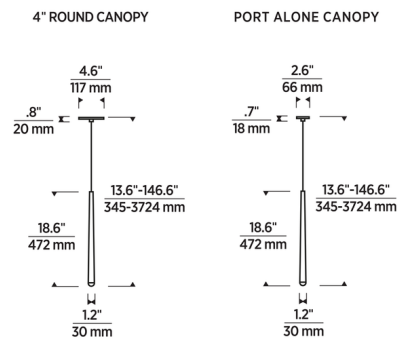

Pylon Pendant

By Visual Comfort Modern

Description

The Pylon Pendant displays modern elegance with its long tapered metal body punctuated at the tip with a brilliant clear acrylic optic. Beautiful as a standalone or clustered in multiples, this pendant adds a dash of sophistication to living rooms, lounges, and dining rooms. A 120-277V universal driver is included, dimmable with a TRIAC, ELV, or 0-10V dimmer. The Natural Brass is a living finish that will patina, warming over time. If it becomes uneven or spotty, a brass cleaner can restore the finish. The Pylon series is part of the Trellis collection which represents modern, minimalist lighting in its purest form. Two canopy options are available: 4.6 Inch Diameter: 4.6 inch diameter canopy. Driver to be installed in a standard junction box. 2.6 Inch Diameter: 2.6 inch diameter canopy that offers a minimal look and mounts to an included mini junction box. Driver to be installed in a remote accessible location.

Specifications

COLOR . . . . . Clear
BODY FINISH . . . . . Natural Brass
WATTAGE 4.6W
DIMMER . . . . . Low Voltage Electronic
DIMENSIONS . . . . . 1.2"W x 18.6"H
INTEGRATED LED MODULE . . . . . 1 x LED/4.6W/120-277V LED

Technical Information

LAMP LIFE . . . . . 50000 hours
COLOR RENDERING . . . . . 90 CRI
LAMP COLOR 3000K
LUMENS/WATT 64.13
LUMINOUS FLUX . . . . . 295 lumens

Shown in natural brass / clear

CLICK TO VIEW PRODUCT

Notes: