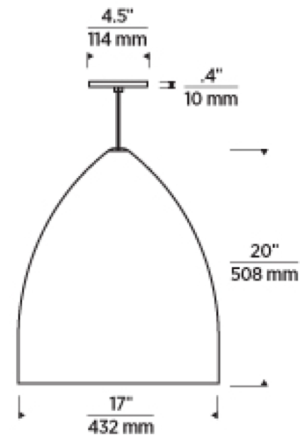

Specifications

COLOR	Rubberized Gray / Blue
BODY FINISH	N/A
WATTAGE	9.5W
DIMMER	Standard 120V
DIMENSIONS	6.1"W x 14"H
BULB INCLUDED	1 x A19/Medium (E26)/9.5W/120V LED
OTHER BULB OPTIONS	1 x A19/Medium (E26)/75W/120V Incandescent
COUNTRY OF ORIGIN	China

Technical Information

LAMP LIFE	25000 hours
COLOR RENDERING	90 CRI
LAMP COLOR	2700K
LUMENS/WATT	42.11
LUMINOUS FLUX	400 lumens

Shown in rubberized gray / blue

CLICK TO VIEW PRODUCT

Notes: