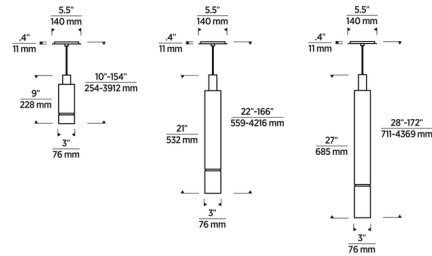

Specifications

COLOR	N/A
BODY FINISH	Nightshade Black
WATTAGE	10.9W
DIMMER	Low Voltage Electronic
DIMENSIONS	3"W x 21"H
INTEGRATED LED MODULE	1 x LED/10.9W/120-277V LED
COUNTRY OF ORIGIN	China

Technical Information

LAMP LIFE	50000 hours
COLOR RENDERING	90 CRI
LAMP COLOR	2700K
LUMENS/WATT	84.50
LUMINOUS FLUX	921 lumens

Shown in nightshade black

CLICK TO VIEW PRODUCT

Notes: