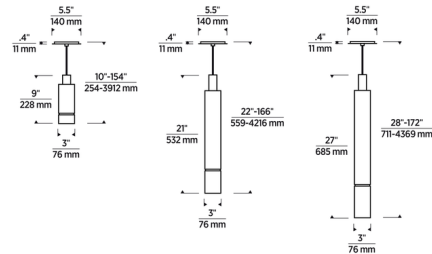

Specifications

COLOR	N/A
BODY FINISH	Nightshade Black
WATTAGE	10.9W
DIMMER	Low Voltage Electronic
DIMENSIONS	3"W x 21"H
INTEGRATED LED MODULE	1 x LED/10.9W/120-277V LED
COUNTRY OF ORIGIN	China

Technical Information

LAMP LIFE	50000 hours
COLOR RENDERING	90 CRI
LAMP COLOR	2700K
LUMENS/WATT	84.50
LUMINOUS FLUX	921 lumens

Shown in nightshade black

CLICK TO VIEW PRODUCT

Notes: