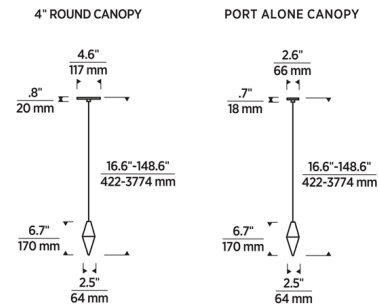

CLICK TO VIEW PRODUCT

Notes: