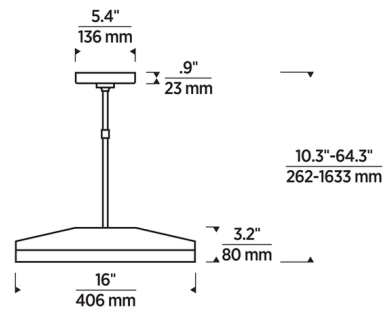

Description

Featuring a clean silhouette formed by a gently sloped metal frame and round pressed glass diffuser, the Wyatt Pendant brings a polished look to your hallway, office, or closet while providing warm ambient light. A universal 120-277V driver is included, dimmable with a TRIAC, ELV, or 0-10V dimmer. The Natural Brass finish will patina over time. If it becomes uneven or spotty, a brass cleaner can restore the finish.

Shown in natural brass

Specifications

COLOR	N/A
BODY FINISH	Natural Brass
WATTAGE	19.9W
DIMMER	Low Voltage Electronic
DIMENSIONS	16"W x 3.2"H
INTEGRATED LED MODULE	1 x LED/19.9W/120-277V LED

Technical Information