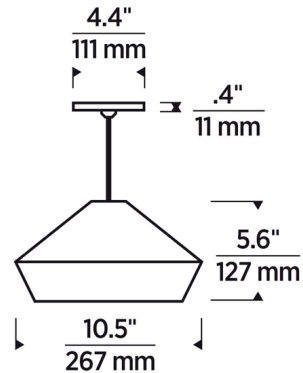

Description

The Brummel Monopoint Pendant celebrates mid-century modern design with its simple, angular spun metal shade. Use it to spruce up a dining room, home office, or hallway. A canopy and electronic transformer are included. The LED option is Title 24 and Title 20 compliant.

Specifications

COLOR	Matte White
BODY FINISH	Satin Nickel
WATTAGE	6W
DIMMER	Low Voltage Electronic
DIMENSIONS	10.5"W x 5.6"H
BULB INCLUDED	1 x JC/GY6.35 (bipin)/6W/12V LED
OTHER BULB OPTIONS	1 x JC/GY6.35 (bipin)/50W/12V Halogen
COUNTRY OF ORIGIN	China

Technical Information

LAMP LIFE	30000 hours
COLOR RENDERING	90 CRI
LAMP COLOR	3000K
LUMENS/WATT	45.83
LUMINOUS FLUX	275 lumens

Shown in satin nickel / matte white

CLICK TO VIEW PRODUCT

Notes: