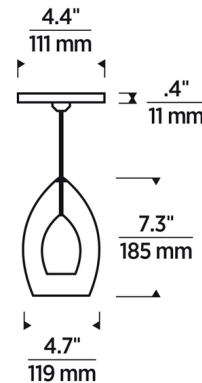

CLICK TO VIEW PRODUCT

Notes: