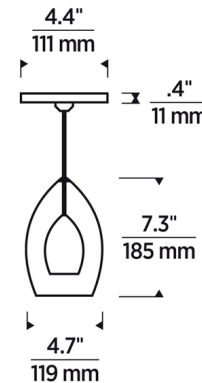

CLICK TO VIEW PRODUCT

Notes: