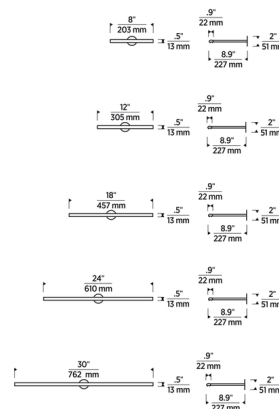

CLICK TO VIEW PRODUCT

Notes: