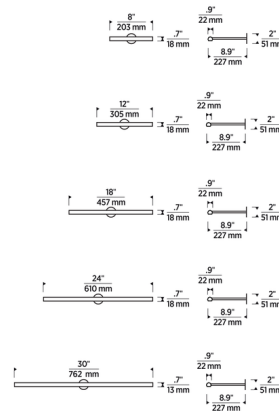

Lightology

lightology.com
866-954-4489
04-22-26

Project: _____

Company: _____

Location: _____ Fixture Type: _____

SPEC #: **TLG1156161**

Approved On: _____ Approved By: _____

Plural Faceted Picture Light

By Visual Comfort Modern

Description

The Plural Faceted Picture Light is a sleek, modern light with a slim multi-sided profile. The head pivots 35 degrees for adjusting light direction, and the clean design works well in any space to beautifully illuminate your artwork. A universal 120-277V driver is included, dimmable with a TRIAC, ELV, or 0-10V dimmer. A junction box and three mounting options are included: Minimal matte white backplate that sits flush with the wall and can be painted or wallpapered to match the wall, for the most minimal look. Use with included mud-in plate. Minimal backplate with finish matching the fixture that sits flush with the wall. Use with included mud-in plate. Larger backplate that sits on the wall surface.

Specifications

COLOR	N/A
BODY FINISH	Natural Brass
WATTAGE	24.1W
DIMMER	Low Voltage Electronic
DIMENSIONS	30"W x 2"H x 8.9"D
INTEGRATED LED MODULE	1 x LED/24.1W/120-277V LED

Technical Information

LAMP LIFE	50000 hours
COLOR RENDERING	95 CRI
LAMP COLOR	3000K
LUMENS/WATT	54.02
LUMINOUS FLUX	1302 lumens

Shown in natural brass

CLICK TO VIEW PRODUCT

Notes: