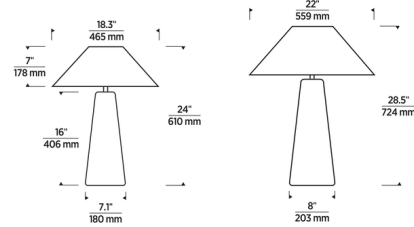

CLICK TO VIEW PRODUCT

Notes: