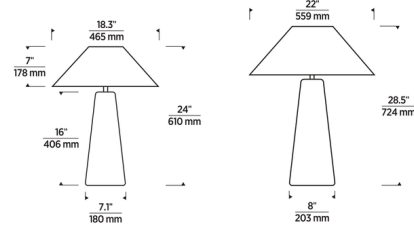

### Specifications

COLOR	Natural Brass
BODY FINISH	Cream
WATTAGE	10W
DIMMER	Included
DIMENSIONS	18.3"W x 24"H
BULB INCLUDED	1 x A19/Medium (E26)/10W/120V LED
OTHER BULB OPTIONS	1 x A19/Medium (E26)/40W/120V Incandescent