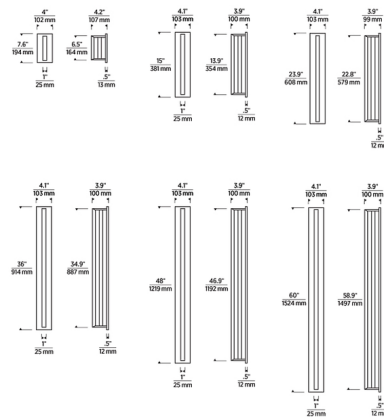

By Visual Comfort Modern

Description

The Anton Outdoor Wall Sconce emits an unexpected glow, as its indirect light points toward the wall and reflects off of a natural brass finish blade. Modern crisp lines and a slim profile give this fixture a sleek contemporary look. Place it in an outdoor lounging area to welcome guests, or use a pair to flank an entryway or garage. 7.6 and 23.9 inch high sconces: TRIAC and ELV dimmable. 15, 36, and 48 inch: TRIAC, ELV, and 0-10V dimmable. All sizes except 7.6 inch are ADA compliant.

Shown in black

Specifications

COLOR	N/A
BODY FINISH	Black
WATTAGE	10.4W
DIMMER	Low Voltage Electronic
DIMENSIONS	4"W x 7.6"H x 4.2"D
INTEGRATED LED MODULE	1 x LED/10.4W/120-277V LED
COUNTRY OF ORIGIN	China

Technical Information

LAMP LIFE	60000 hours
COLOR RENDERING	90 CRI
LAMP COLOR	2700K
LUMENS/WATT	8.46
LUMINOUS FLUX	88 lumens

CLICK TO VIEW PRODUCT

Notes: