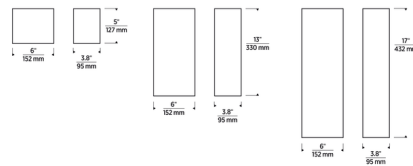

### Description

The Brompton Wall Sconce embraces modern simplicity with its clean rectangular design. It provides an uplight and downlight, and can be mounted horizontally or vertically. Dimmable with a TRIAC, ELV, or 0-10V dimmer. The Natural Brass option has a living finish that will patina over time, enhancing its richness. If the patina becomes uneven, a brass cleaner can restore the finish. Note: The 13 inch size is not available in Matte White finish.

### Specifications

COLOR . . . . . N/A  
 BODY FINISH . . . . . Natural Brass  
 WATTAGE . . . . . 20.3W  
 DIMMER . . . . . Low Voltage Electronic  
 DIMENSIONS . . . . . 6"W x 5"H x 3.8"D  
 INTEGRATED LED MODULE . . . . . 1 x LED/20.3W/120-277V LED