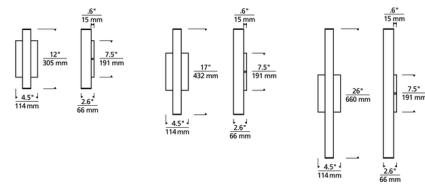

CLICK TO VIEW PRODUCT

Notes: