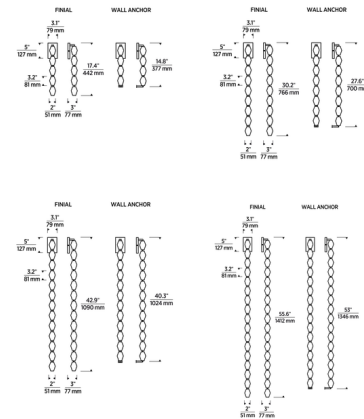

### Description

The Collier Wall Sconce exudes luxury and sophistication. Solid crystal elements made in the Czech Republic are linked together and brilliantly illuminated by integrated LEDs, creating a beautiful column of light. It can hang freely with the included finial attached to the end, or the end can be anchored to the wall using the included standoff. This eye-catching piece makes a stunning statement in any residential or commercial space. A universal 120-277V driver is included, dimmable with a TRIAC, ELV, or 0-10V dimmer. The Natural Brass is a living finish that will patina and warm over time, enhancing its richness. If the patina becomes uneven or spotty, a brass cleaner can restore the finish. Note: This sconce can mount to a standard junction box using the included goof plate, or a 2 x 4 inch junction box with or without the goof plate.

### Specifications

COLOR	Clear
BODY FINISH	Natural Brass
WATTAGE	5.4W
DIMMER	Low Voltage Electronic
DIMENSIONS	3.1"W x 14.8"H x 3"D
INTEGRATED LED MODULE	1 x LED/5.4W/120-277V LED
COUNTRY OF ORIGIN	China

### Technical Information

LAMP LIFE	50000 hours
COLOR RENDERING	90 CRI
LAMP COLOR	3000K
LUMENS/WATT	40.74
LUMINOUS FLUX	220 lumens

Shown in natural brass / clear

CLICK TO VIEW PRODUCT

Notes: