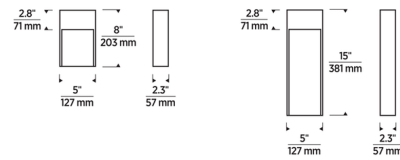

Description

The Inga Outdoor Wall Sconce is elegantly simple, defined by a clean rectangular frame and LED light that grazes the angled surface, highlighting its subtle texture. Die-cast aluminum construction and a powder coat finish ensure resistance against harsh outdoor elements. With its versatile aesthetic, the Inga is perfect for indoor and outdoor applications across a range of design styles. 120V: TRIAC and ELV dimmable. 277V: 0-10V dimmable.

Shown in black

Specifications

COLOR	N/A
BODY FINISH	Black
WATTAGE	15W
DIMMER	Low Voltage Electronic
DIMENSIONS	5"W x 8"H x 2.3"D
INTEGRATED LED MODULE	1 x LED/15W/120V LED
COUNTRY OF ORIGIN	China

Technical Information