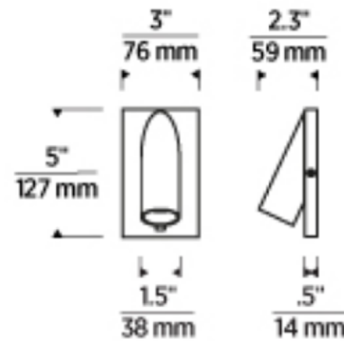

By Visual Comfort Modern

Description

The Ponte 5 Adjustable Wall Sconce is minimal in scale, yet significant in function. Head pivots 90 degrees to direct the light exactly where it is needed making it perfect in a bedroom, office or wherever additional illumination is required. Features integrated multi-touch dimmer on canopy. Note: Fixture does not cover a standard US junction box and requires a 2 x 4 inch junction box.

Shown in natural brass

Specifications

COLOR	N/A
BODY FINISH	Natural Brass
WATTAGE	8W
DIMMER	Included
DIMENSIONS	3"W x 5"H x 2.3"D
INTEGRATED LED MODULE	1 x LED/8W/120V LED

Technical Information

LAMP LIFE	50000 hours
COLOR RENDERING	90 CRI
LAMP COLOR	3000K
LUMENS/WATT	74.25
LUMINOUS FLUX	594 lumens