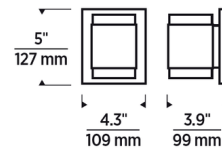

By Visual Comfort Modern

Description

Crafted out of die cast aluminum and a solid piece of optically pure crystal, the Voto Square Wall Sconce brings elegance to your space as it casts an uplight and downlight suitable for hallways, living rooms, and bedrooms. 120V: TRIAC and ELV dimmable. 277V: 0-10V dimmable.

Shown in black / clear

Specifications

COLOR	Clear
BODY FINISH	Black
WATTAGE	12.4W
DIMMER	Low Voltage Electronic
DIMENSIONS	4.3"W x 5"H x 3.9"D
INTEGRATED LED MODULE	1 x LED/12.4W/120V LED
COUNTRY OF ORIGIN	China