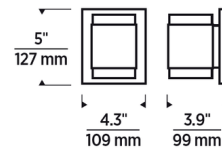

### Specifications

COLOR	Clear
BODY FINISH	Black
WATTAGE	12.4W
DIMMER	Low Voltage Electronic
DIMENSIONS	4.3"W x 5"H x 3.9"D
INTEGRATED LED MODULE	1 x LED/12.4W/120V LED
COUNTRY OF ORIGIN	China