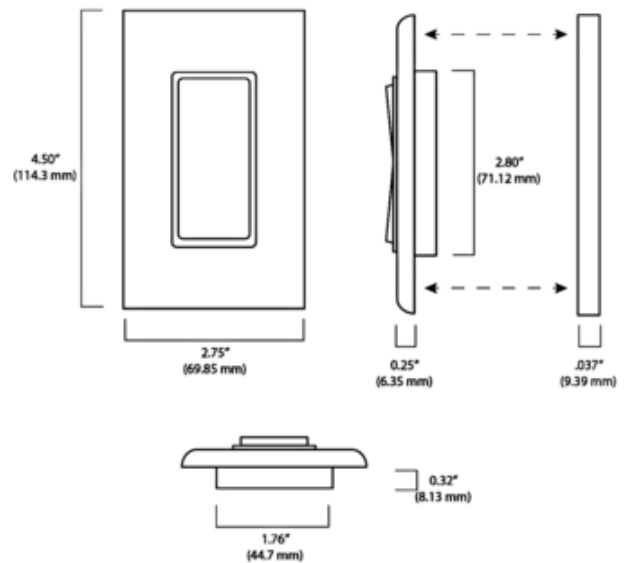

**BRAND**

Moooi

**DESCRIPTION**

With the Wireless Wall Dimmer II, you'll have full control over your Moooi lighting with one touch. There's no need to change your home's wiring. The Wireless Wall Switch is comprised of two components -- a wall dimmer and radio device (already paired) to put in the canopy of your Moooi fixture. The wall dimmer communicates via Bluetooth with the radio device in the light's canopy. The Wireless Wall Switch can be integrated with your existing wall switches and it charges itself, so there's no need for electricity. Features full range smooth dimming without flickering. Includes wall plate. The Wireless Wall Dimmer II is currently compatible with these Moooi fixtures: NomNom LightStarfall LightHeracleum III FamilyGravity ChandelierRaimond II R43, R61, R89, Zafu and DomeTubelight Linear Pendant

Shown in: White

SHADE COLOR	N/A
BODY FINISH	White
WATTAGE	N/A
DIMMER	N/A
DIMENSIONS	2.75"W x 4.5"H
LAMP	N/A

SPEC # MOO1156382

COMPANY	PROJECT	FIXTURE TYPE	APPROVED BY	DATE