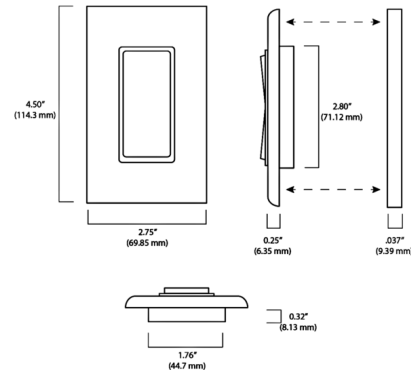

By Moooi

Description

With the Wireless Wall Dimmer II, you'll have full control over your Moooi lighting with one touch. There's no need to change your home's wiring. The Wireless Wall Switch is comprised of two components -- a wall dimmer and radio device (already paired) to put in the canopy of your Moooi fixture. The wall dimmer communicates via Bluetooth with the radio device in the light's canopy. The Wireless Wall Switch can be integrated with your existing wall switches and it charges itself, so there's no need for electricity. Features full range smooth dimming without flickering. Includes wall plate. The Wireless Wall Dimmer II is currently compatible with these Moooi fixtures: NomNom LightStarfall LightHeracleum III FamilyGravity ChandelierRaimond II R43, R61, R89, Zafu and DomeTubelight Linear Pendant

Shown in white

Specifications

COLOR	N/A
BODY FINISH	White
WATTAGE	N/A
DIMMER	N/A
DIMENSIONS	2.75"W x 4.5"H
BULB	N/A

CLICK TO VIEW PRODUCT

Notes: