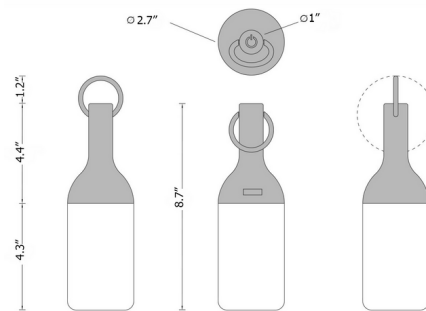

By DesignerBox

Description

The ELO Baby Portable Table Lamp is a petite, battery-powered LED light that is perfect for adding warm ambiance to both small and large gatherings. Its bottle-shaped silhouette will naturally fit on a table next to drinks, and it can easily be suspended outdoors with the included ring. A touch dimmer switch is located on the top of the lantern to easily set the intensity. The battery life ranges from 8 to 40 hours of use, depending on dimmer setting. A USB-C charging cable is included. Sold as a set of 2.

Specifications

COLOR	White
BODY FINISH	White
WATTAGE	0.8W
DIMMER	Included
DIMENSIONS	2.75"W x 8.7"H
INTEGRATED LED MODULE	1x LED/0.8W/5V LED
COUNTRY OF ORIGIN	China

Technical Information

LAMP COLOR	2700K
LUMENS/WATT	87.50
LUMINOUS FLUX	70 lumens

Shown in white / white

CLICK TO VIEW PRODUCT

Notes: