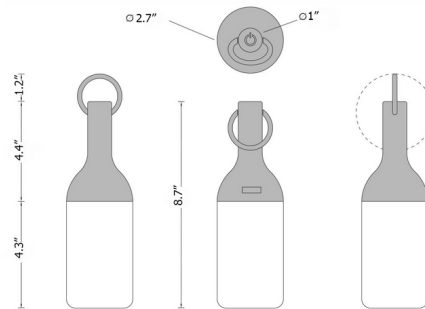

CLICK TO VIEW PRODUCT

Notes: