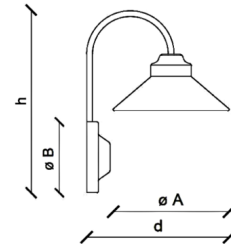

Description

The Ceramica Wall Sconce offers a classic look with a touch of retro flair, featuring a shallow ceramic disc shade set into a slim curving oxidized metal arm and into a matching ceramic round backplate.

Specifications

COLOR	N/A
BODY FINISH	Refined Bordeaux
WATTAGE	40W
DIMMER	Standard 120V
DIMENSIONS	7.9"W x 11"H x 9.8"D
BULB NOT INCLUDED	1 x Edison/Medium (E26)/40W/120V Incandescent
OTHER BULB OPTIONS	1 x A19/Medium (E26)/120V LED 1 x Edison/Medium (E26)/120V LED

Shown in refined bordeaux

h	11.02"
d	9.84"
ø A	7.87"
ø B	4.92"

CLICK TO VIEW PRODUCT

Notes: