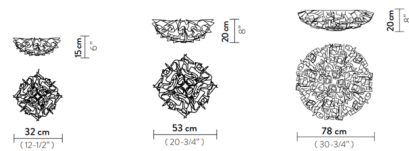

Shown in opal

Specifications

COLOR	Opal
BODY FINISH	N/A
WATTAGE	24W
DIMMER	Low Voltage Electronic
DIMENSIONS	20.75"W x 20.75"H x 8"D
BULB NOT INCLUDED	2 x Edison/Medium (E26)/12W/120V LED
COUNTRY OF ORIGIN	Italy