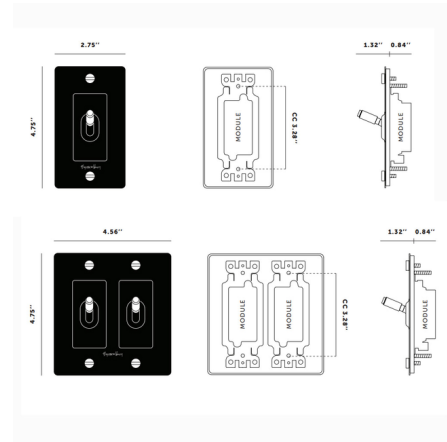

By Buster + Punch

Description

The Buster + Punch Metal Complete On/Off Toggle Switch is a stylish and functional upgrade for your home. The sleek, minimalist design is made from Solid Metal, features a diamond-cut knurled knob, and is available in a variety of finishes. Can be used in 3-way or single pole applications. The switch has a 4 mm shadow gap when installed. This Complete Toggle Switch includes one or two 3-way toggle switches, one wall plate, and a detail kit. This switch is a 15 Amp, 120-277V AC, 60 Hz switch. Note: Limited quantities available. Learn more about Buster + Punch Electricity Collection here.

Shown in white

Specifications

COLOR	N/A
BODY FINISH	White
WATTAGE	N/A
DIMMER	N/A
DIMENSIONS	4.56"W x 4.75"H
BULB	N/A

CLICK TO VIEW PRODUCT

Notes: