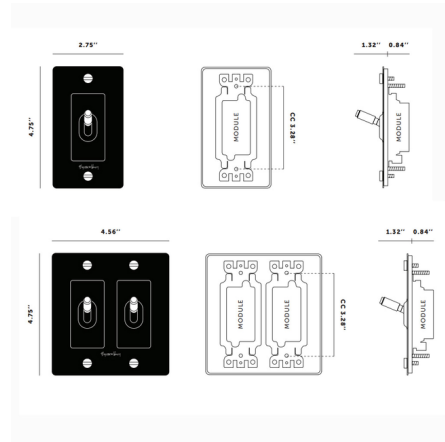

By Buster + Punch

Description

The Buster + Punch Metal Complete On/Off Toggle Switch is a stylish and functional upgrade for your home. The sleek, minimalist design is made from Solid Metal, features a diamond-cut knurled knob, and is available in a variety of finishes. Can be used in 3-way or single pole applications. The switch has a 4 mm shadow gap when installed. This Complete Toggle Switch includes one or two 3-way toggle switches, one wall plate, and a detail kit. This switch is a 15 Amp, 120-277V AC, 60 Hz switch. Note: Limited quantities available. Learn more about Buster + Punch Electricity Collection here.

Shown in white

Specifications

COLOR	N/A
BODY FINISH	White
WATTAGE	N/A
DIMMER	N/A
DIMENSIONS	4.56"W x 4.75"H
BULB	N/A

CLICK TO VIEW PRODUCT

Notes: