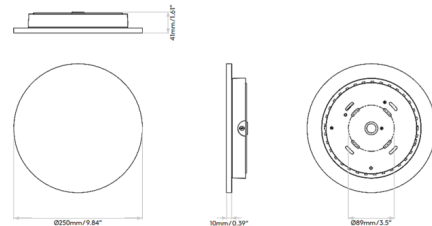

Specifications

COLOR N/A
BODY FINISH White
WATTAGE 9.5W
DIMMER Not Dimmable
DIMENSIONS 9.84"W x 9.84"H x 1.61"D
INTEGRATED LED MODULE 1 x LED/9.5W/120V LED
COUNTRY OF ORIGIN China

Technical Information

LAMP LIFE 53000 hours
COLOR RENDERING 80 CRI
LAMP COLOR 3000K
LUMENS/WATT 45.37
LUMINOUS FLUX 431 lumens

Shown in white

CLICK TO VIEW PRODUCT

Notes: