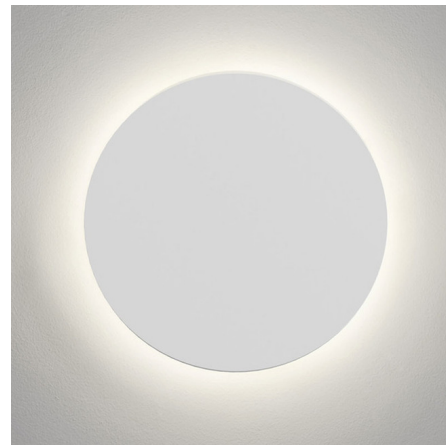

Lightology

lightology.com
866-954-4489
04-22-26

Project: _____

Company: _____

Location: _____ Fixture Type: _____

SPEC #: **AST1156453**

Approved On: _____ Approved By: _____

Eclipse 250 Round Wall Sconce By Astro Lighting

Description

The Eclipse 250 Round Wall Sconce washes your wall in soft ambient lighting. The round plaster plate, in White, blends seamlessly into your space. Plaster material which can be field painted. Mounts to 4 inch octagon box. No driver required. Not dimmable.

Specifications

COLOR N/A
BODY FINISH White
WATTAGE 9.5W
DIMMER Not Dimmable
DIMENSIONS 9.84"W x 9.84"H x 1.61"D
INTEGRATED LED MODULE 1 x LED/9.5W/120V LED
COUNTRY OF ORIGIN China

Technical Information

LAMP LIFE 53000 hours
COLOR RENDERING 80 CRI
LAMP COLOR 3000K
LUMENS/WATT 45.37
LUMINOUS FLUX 431 lumens