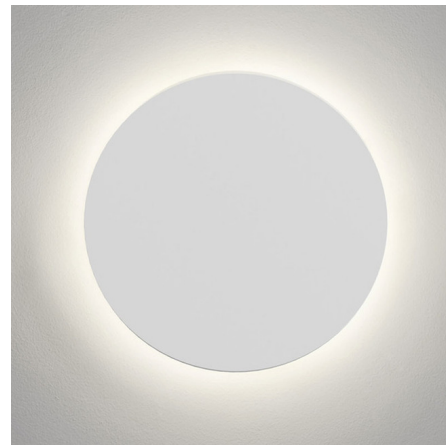

Lightology

lightology.com
866-954-4489
06-08-26

Project: _____

Company: _____

Location: _____ Fixture Type: _____

SPEC #: **AST1156453**

Approved On: _____ Approved By: _____

Eclipse 250 Round Wall Sconce By Astro Lighting

Description

The Eclipse 250 Round Wall Sconce washes your wall in soft ambient lighting. The round plaster plate, in White, blends seamlessly into your space. Plaster material which can be field painted. Mounts to 4 inch octagon box. No driver required. Not dimmable.

Specifications

COLOR N/A
BODY FINISH White
WATTAGE 9.5W
DIMMER Not Dimmable
DIMENSIONS 9.84"W x 9.84"H x 1.61"D
INTEGRATED LED MODULE 1 x LED/9.5W/120V LED
COUNTRY OF ORIGIN China

Technical Information

LAMP LIFE 53000 hours
COLOR RENDERING 80 CRI
LAMP COLOR 3000K
LUMENS/WATT 45.37
LUMINOUS FLUX 431 lumens